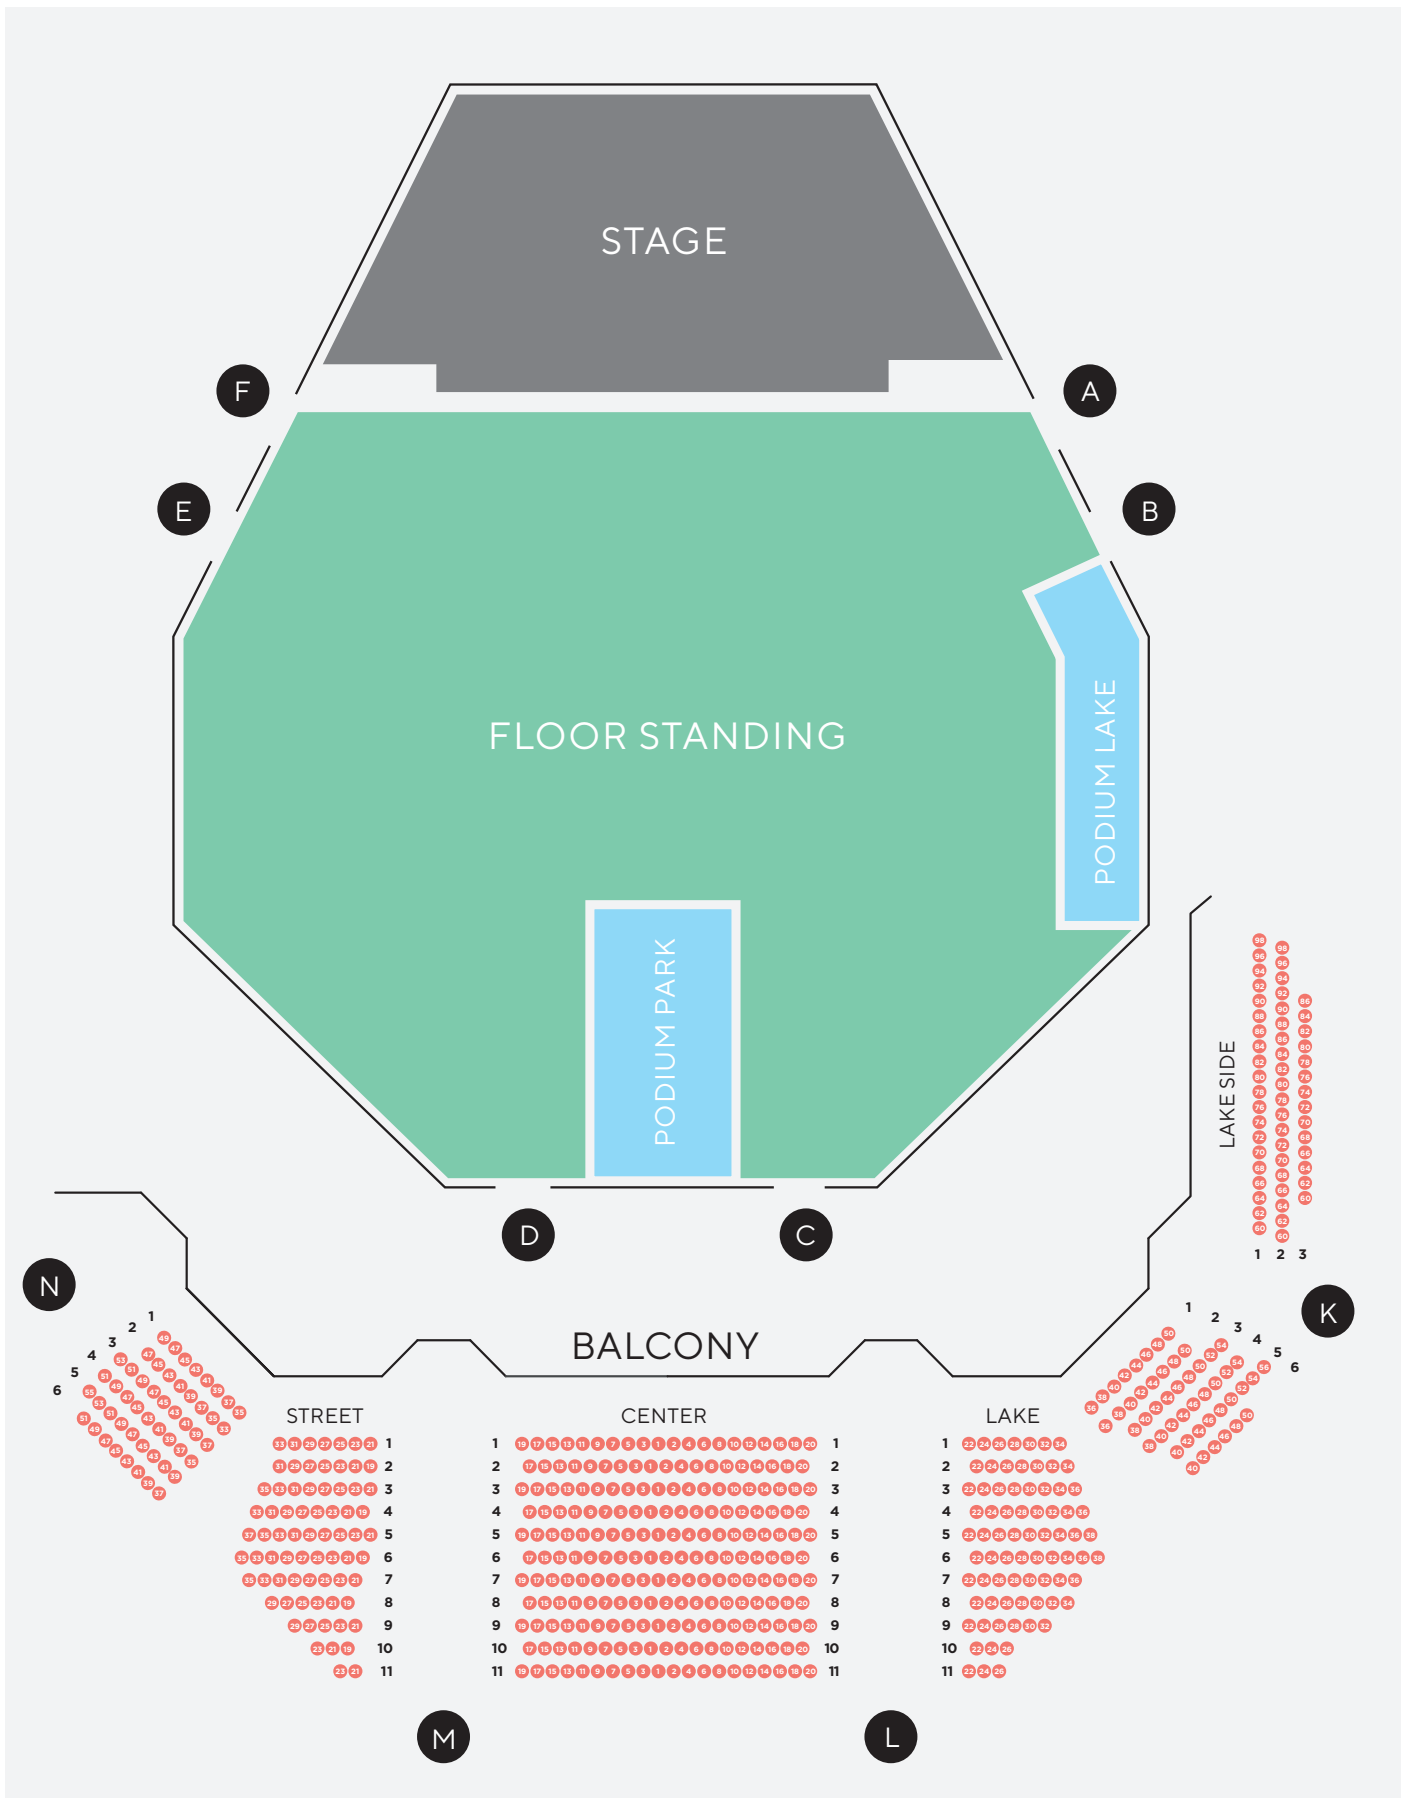

Auditorium Stravinski

Seating plan / Standing configuration

■ CAT.A: SEATED
 ■ CAT.C: STANDING
 ■ CAT.P: PODIUM
 ■ DOORS

Auditorium Stravinski

Seating plan / Mixed configuration

■ CAT.A: SEATED
 ■ CAT.C: STANDING
 ■ CAT.P: PODIUM
 ■ DOORS

Auditorium Stravinski

Seating plan / Balcony

CAT.A: SEATED