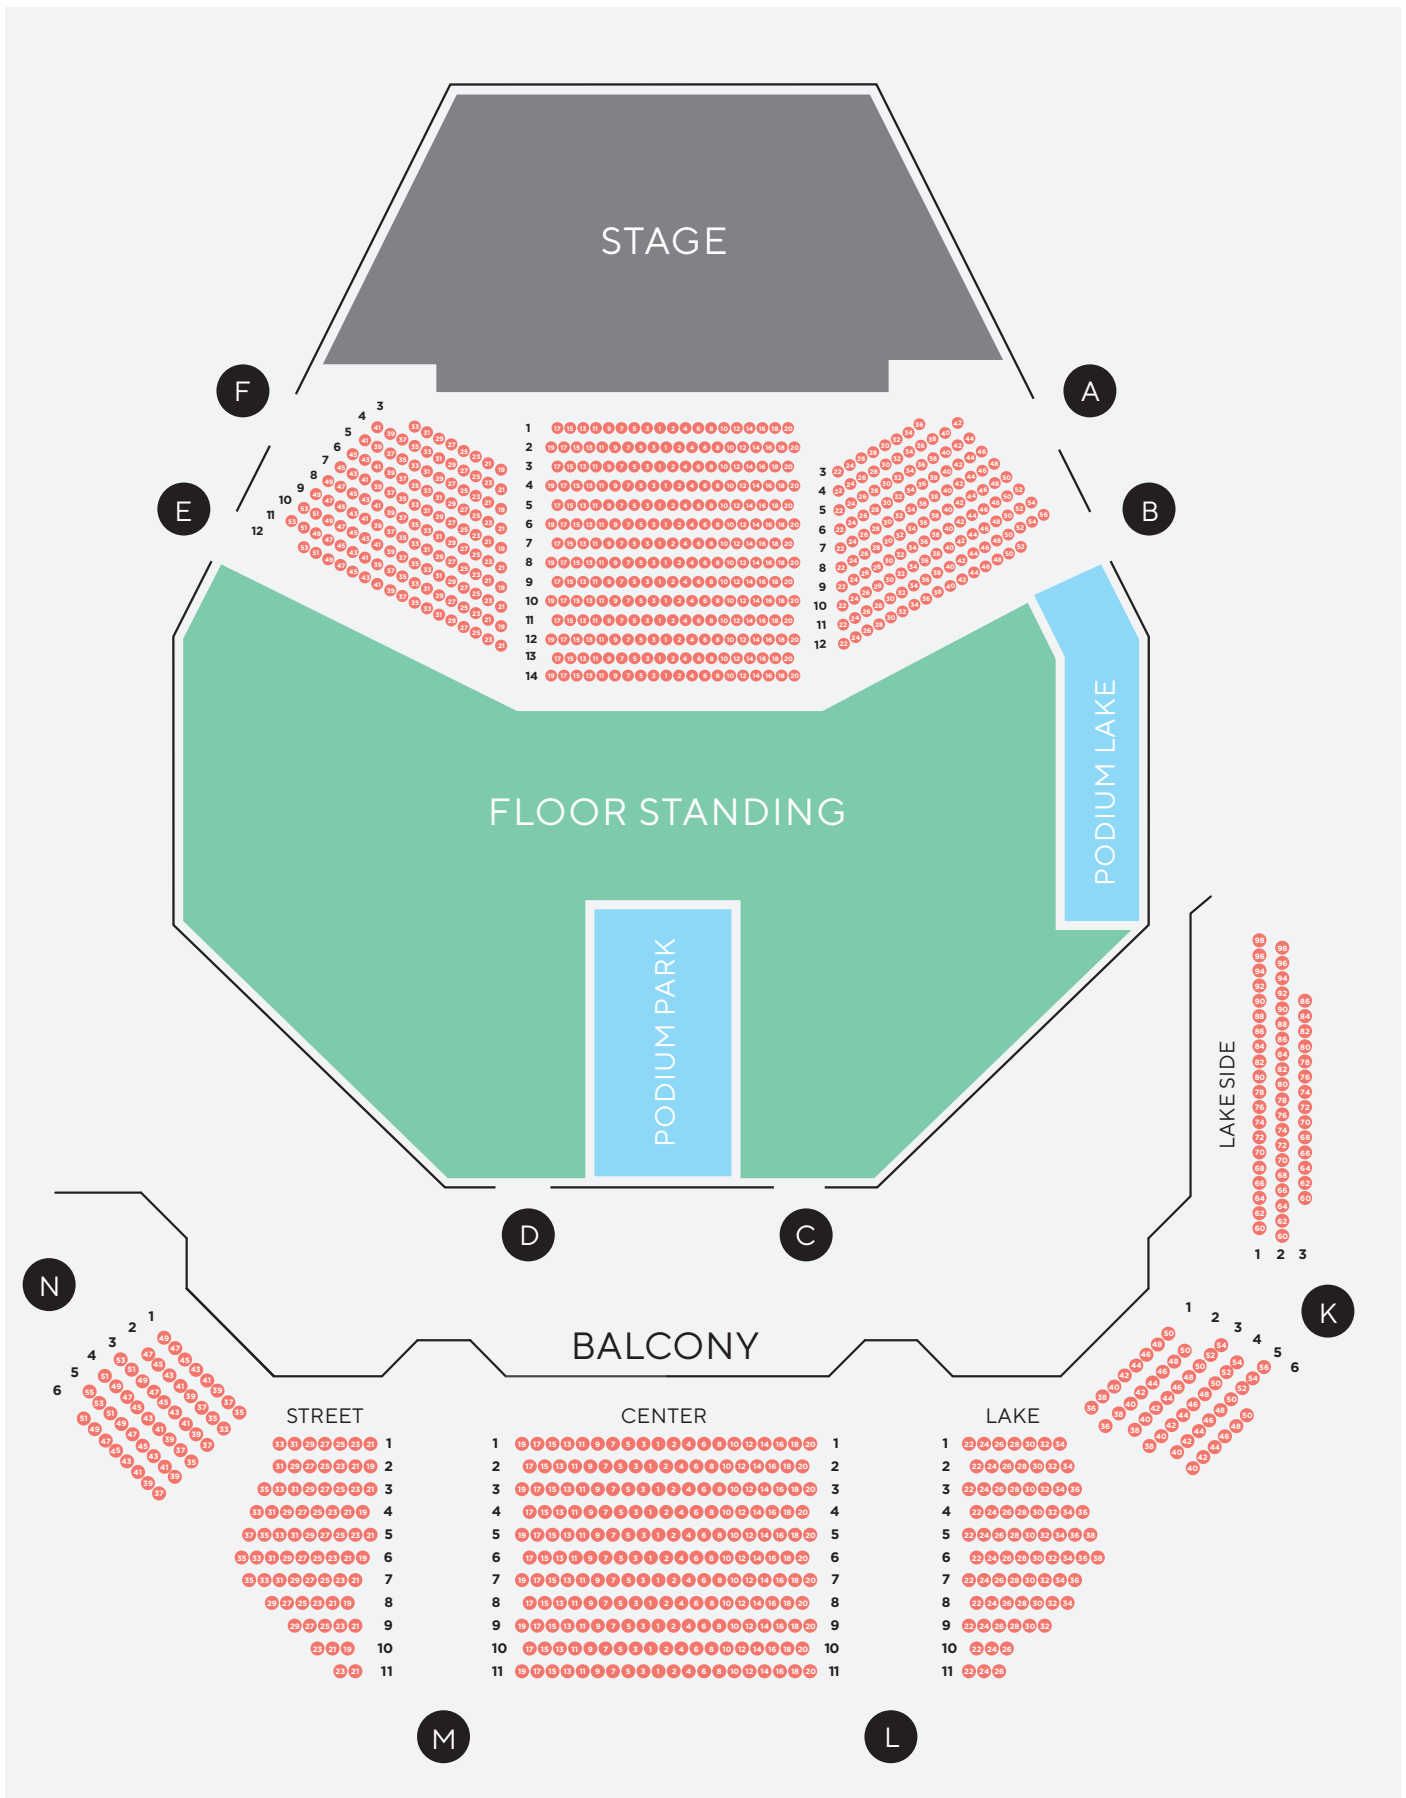

Auditorium Stravinski

Seating plan / Standing configuration

■ CAT.A: SEATED
 ■ CAT.C: STANDING
 ■ CAT.P: PODIUM
 ■ DOORS

Auditorium Stravinski

Seating plan / Mixed configuration

■ CAT.A: SEATED
 ■ CAT.C: STANDING
 ■ CAT.P: PODIUM
 ■ DOORS

Auditorium Stravinski

Seating plan / Balcony

CAT.A: SEATED